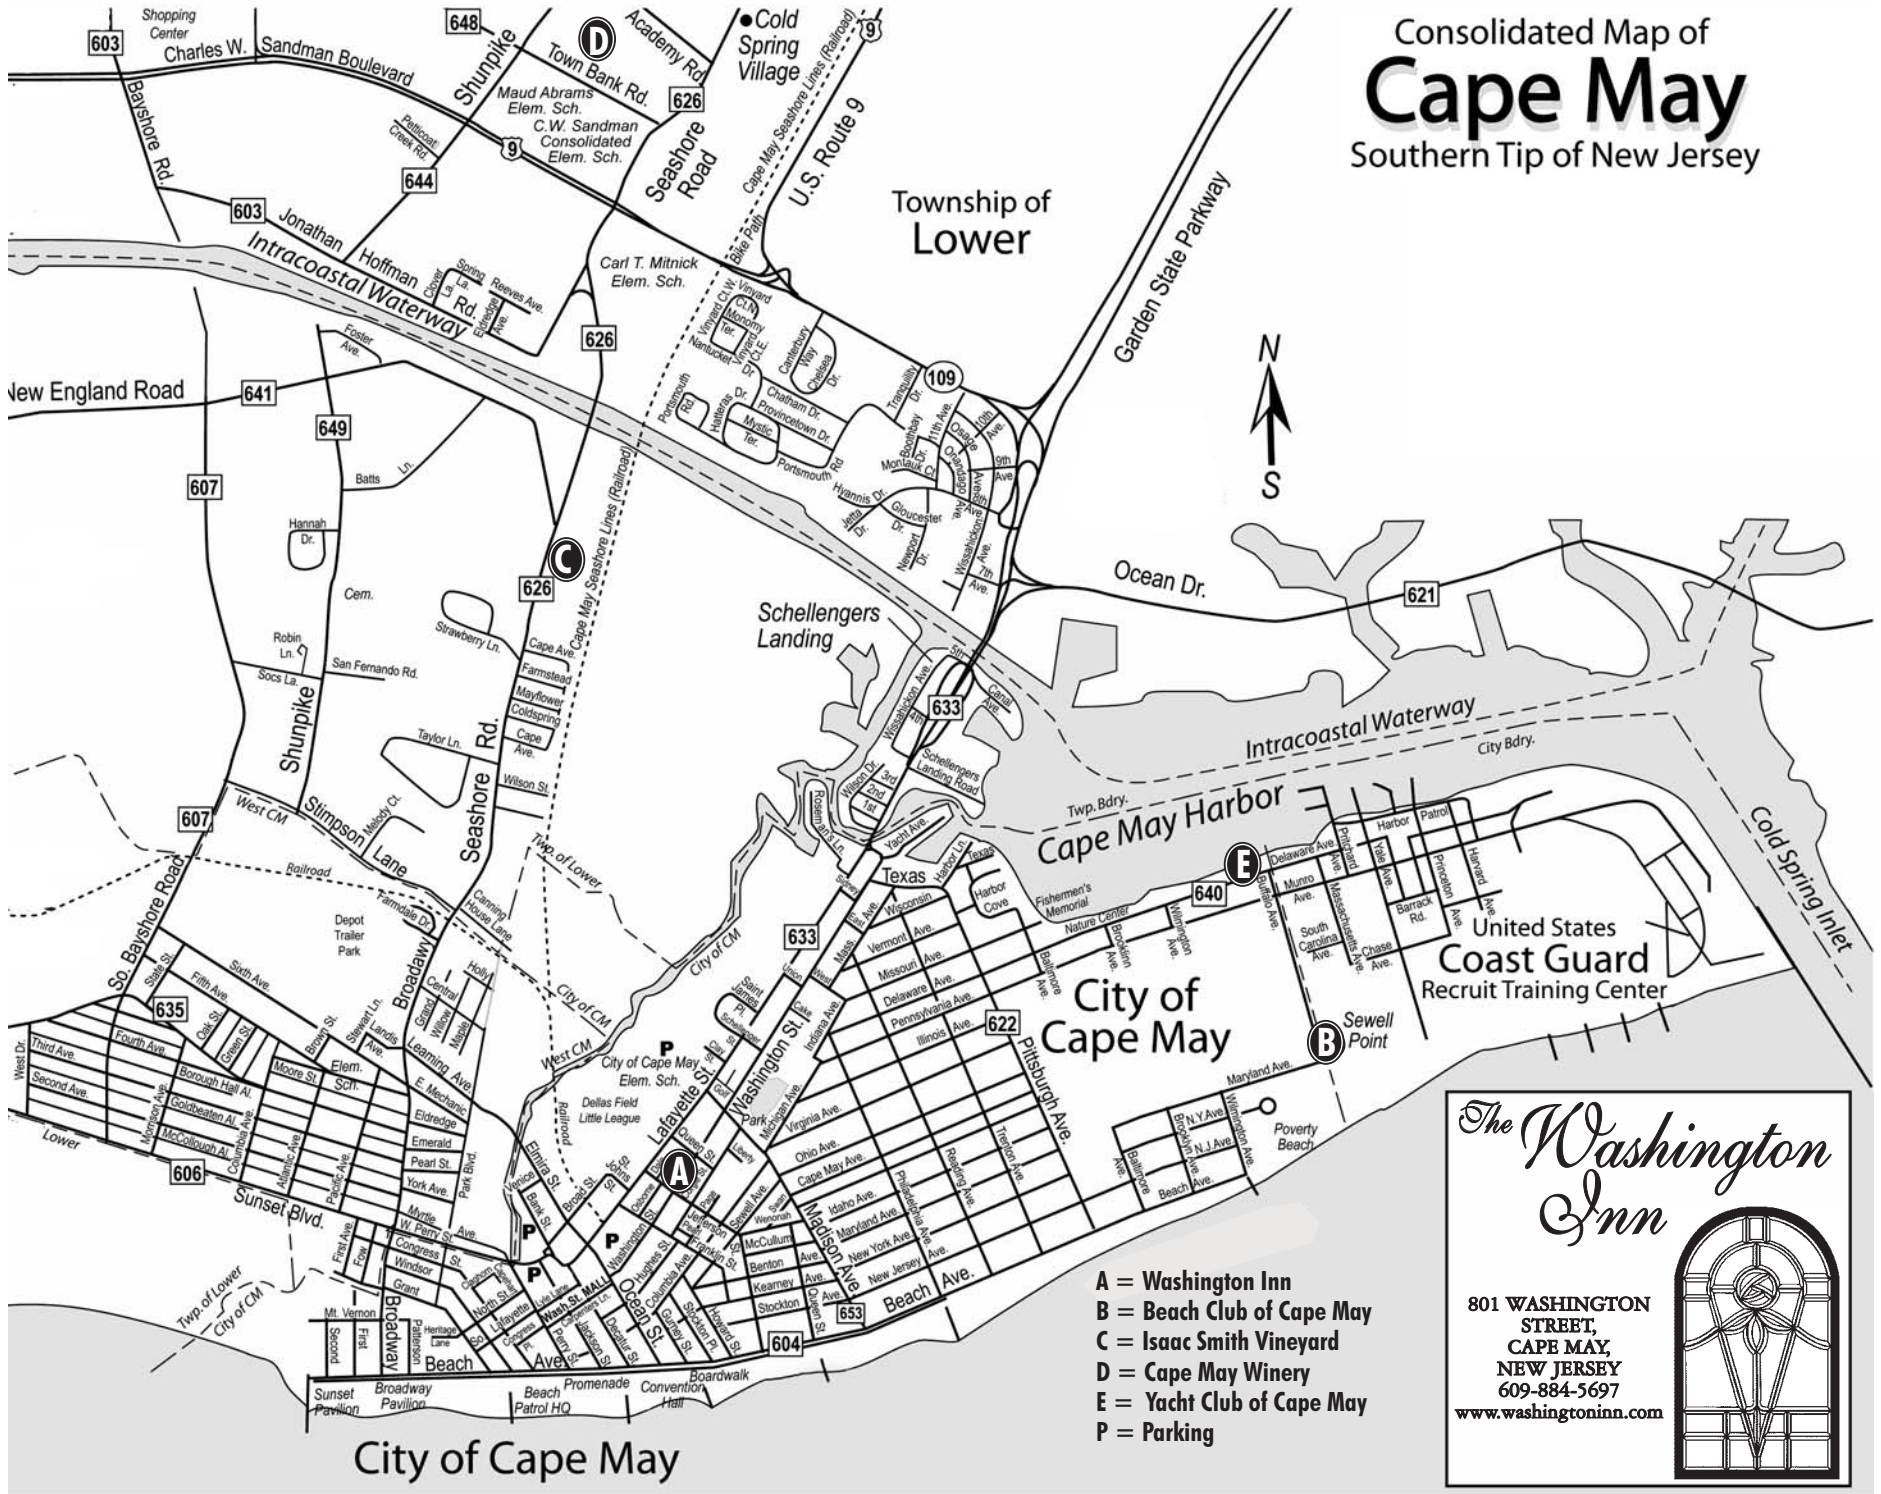

Consolidated Map of
Cape May
 Southern Tip of New Jersey

The Washington Inn

801 WASHINGTON STREET,
 CAPE MAY,
 NEW JERSEY
 609-884-5697
www.washingtoninn.com